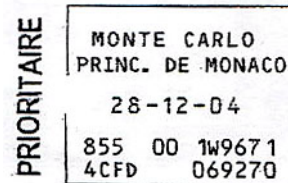

B11 Neopost (digital). Frank wider than tall as with Types B5 and B6 but with "LA POSTE" at top below country name. M# with "HD", "HH" or "HK" prefix. TM: rectangle.
V/F: 000,00